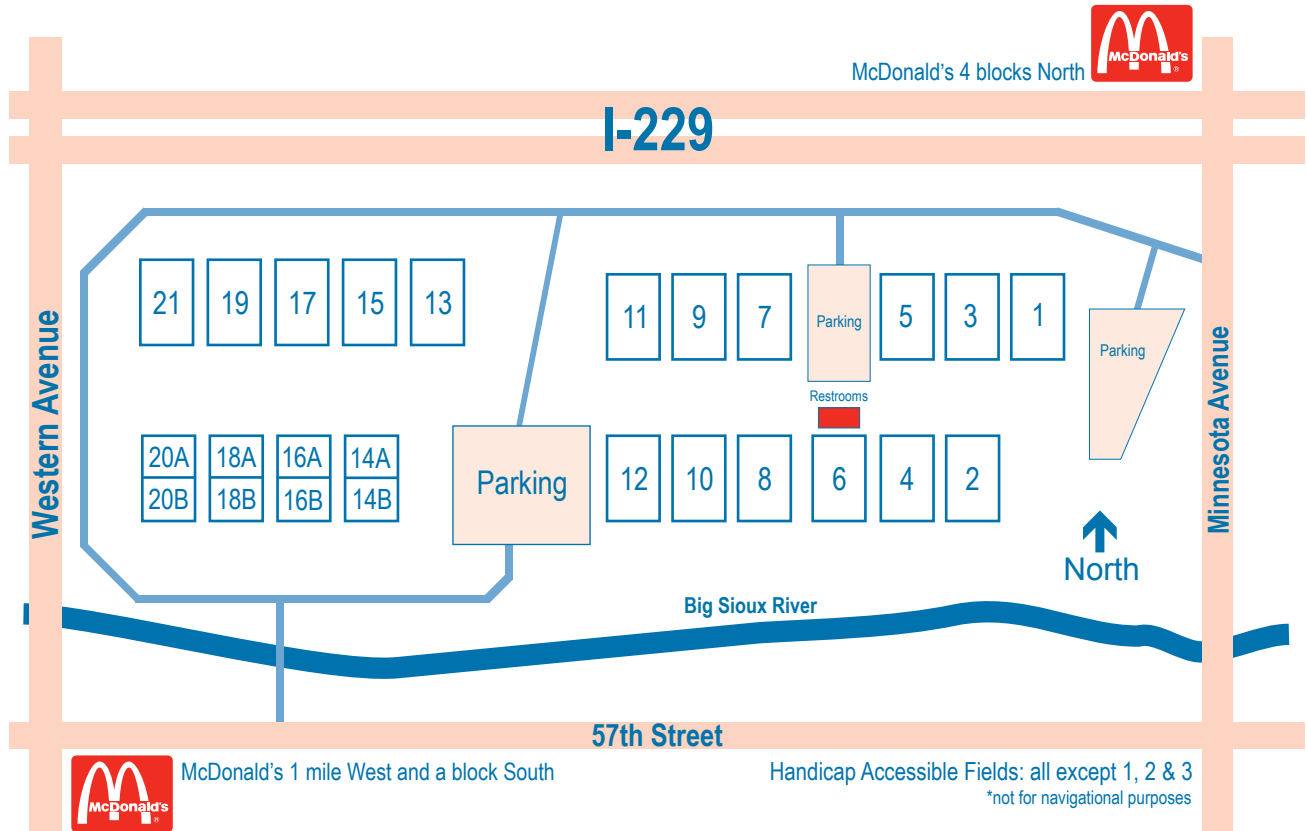

## DRIVING DIRECTIONS

**From I-90:** Turn south on I-229 via Exit 400. Travel south/southwest for approximately 8 miles. Exit interstate at Minnesota Ave via Exit 3. Turn left (south) onto Minnesota Ave. Immediately after the overpass, turn right (west) to enter the complex.

**From I-29:** Merge onto I-229 north via Exit 75. Travel northeast for approximately 4 miles. Exit interstate at Minnesota Ave via Exit 3. Turn right (south) onto Minnesota Ave. Immediately turn right (west) to enter the complex.

**From Spencer Park:** Turn left (north) onto Cliff Ave. Turn left (west) onto I-229 south. Travel less than 1 mile southwest. Exit interstate at Minnesota Ave via Exit 3. Turn left (south) onto Minnesota Ave. Immediately after the overpass, turn right (west) to enter the complex.

**From Tomar Park:** Turn right (north) onto Minnesota Ave. Immediately turn left (west) to enter the complex.